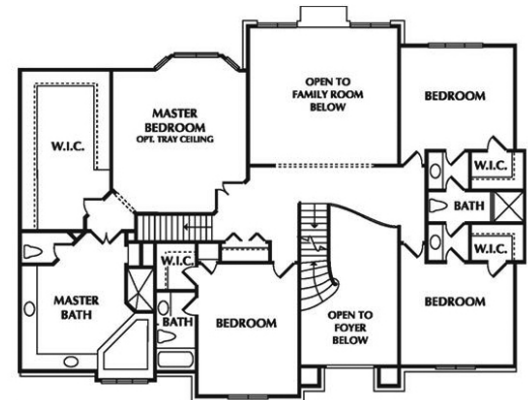

Paint Creek Estates

Sample Home Plans

The home plans shown are just examples of the numerous custom designs we offer. Plans may be individually created to best suit your personal needs and lifestyle.

Sample Plan A

Sample Plan B

MACLEISH *MB* BUILDING

QUALITY CONSTRUCTION A FAMILY TRADITION SINCE 1890

650 E. Big Beaver • Cornerstone Village, Suite F • Troy, MI 48083-1432 • www.macleishbuilding.com

For more information on homes in this community call 248-524-3244